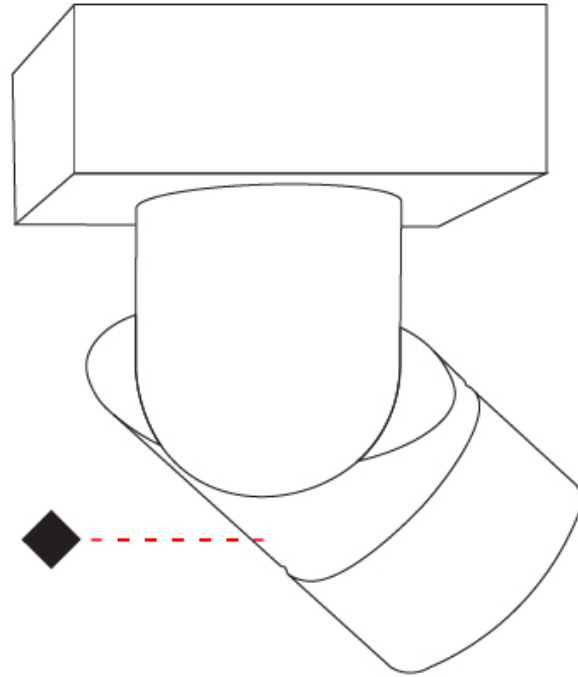

PROJECT	_____
TYPE	_____
SPECIFIER	_____
QUANTITY	_____
DATE	_____

Disclaimer

white lamp head with white base and side, black lamp head with black base and side, black lamp head with silver base and black side