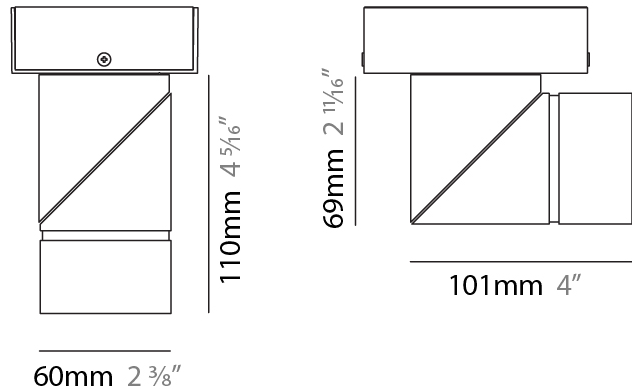

BOB SURFACE

A7200004-

base number   Color   Finish   Lens
Temperature   Options   Options

1. To build a product code in our configurator select the specify button on the base model # product page
2. To build a manual product code on this datasheet choose from the options listed below in blue font and add the suffix to the base model #

GENERAL

Series: Bob
Brand: Letroh
Division: Architectural
Mounting Type: Surface
Mounting Location: Ceiling
Subcategory: Semi-Flush

PHYSICAL

Shape: Cylinder
Diameter (mm): 60
Diameter (in): 2 ³/₈
Length (mm): 110
Length (in): 4 ⁵/₁₆
Depth (mm): 110
Depth (in): 4 ⁵/₁₆
Light Distribution: Adjustable / Direct
Weight (kg): 0.76
Weight (lbs): 1.67
Fixture Finish: WHI / BLK
Fixture Material: Aluminum

ELECTRICAL

Lamp Type: LED
Input Wattage (W): 20
Total Output Wattage (W): 17
Dimming: Tri-Mode (Non-Dimming and Phase Dimming (120Vac only) and 0-10V Dimming)
Driver Included: Yes
Driver Location: Integrated
Driver Type: Constant Current - Universal
Driver Class: Class 2
Input Voltage (V): 120 - 277
Constant Current (MA): 500

LED

Color Temperature (°K): 2700 / 3000
Max. Delivered Lumen (lm): 1800 / 1900
CRI: >90 CRI
Lamp Life (hrs): 50000

OPTICAL

Optic°: 30 / 40 60 / OV / RT / WW
Adjustability: Rotational 360°; Tilt 90°

RATINGS AND CERTIFICATIONS

Certified By: Certified for North American Standards
IP rating: IP20

PROJECT
TYPE
SPECIFIER
QUANTITY
DATE